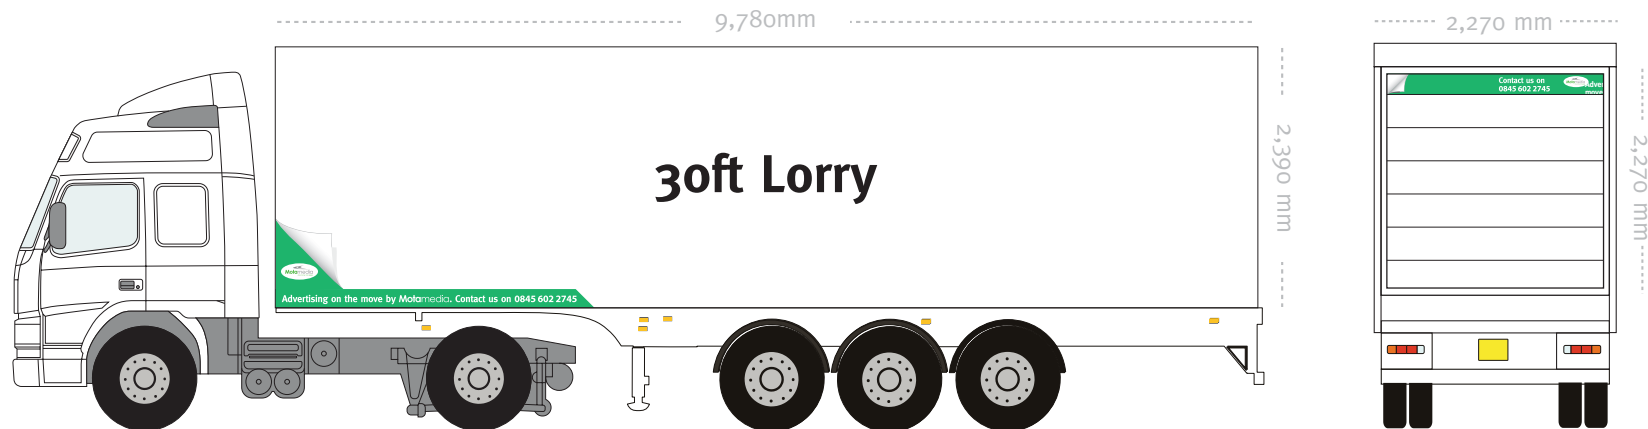

Telephone: 0845 602 2745

E-mail: sales@motamedia.co.uk

Web: www.motamedia.co.uk

The Motamedia Fleet

These measurements should only be used as a guide

Double Decker Lorry Ad Size = Double Jumbo with Double Jumbo Rear

The Motamedia Fleet

These measurements should only be used as a guide

40ft Lorry Ad Size = Jumbo with Jumbo Rear

The Motamedia Fleet

These measurements should only be used as a guide

30ft Lorry Ad Size = Megaside with Mega Rear

The Motamedia Fleet

These measurements should only be used as a guide

Rigid Lorry Ad Size = Super with Super Rear