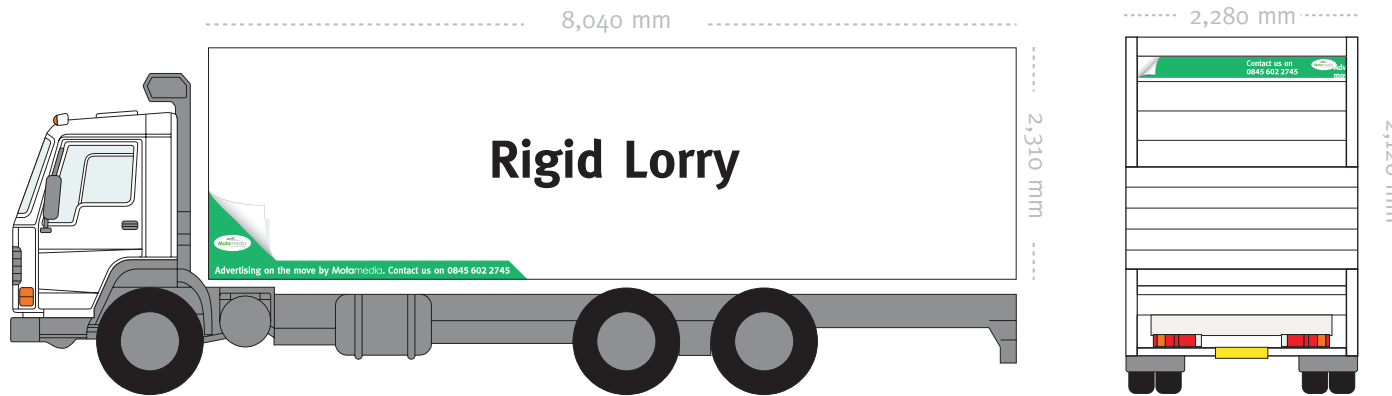

The Motamedia Fleet

These measurements should only be used as a guide

40ft Lorry Ad Size = Jumbo with Jumbo Rear

The Motamedia Fleet

These measurements should only be used as a guide

30ft Lorry Ad Size = Megaside with Mega Rear

The Motamedia Fleet

These measurements should only be used as a guide

Rigid Lorry Ad Size = Super with Super Rear