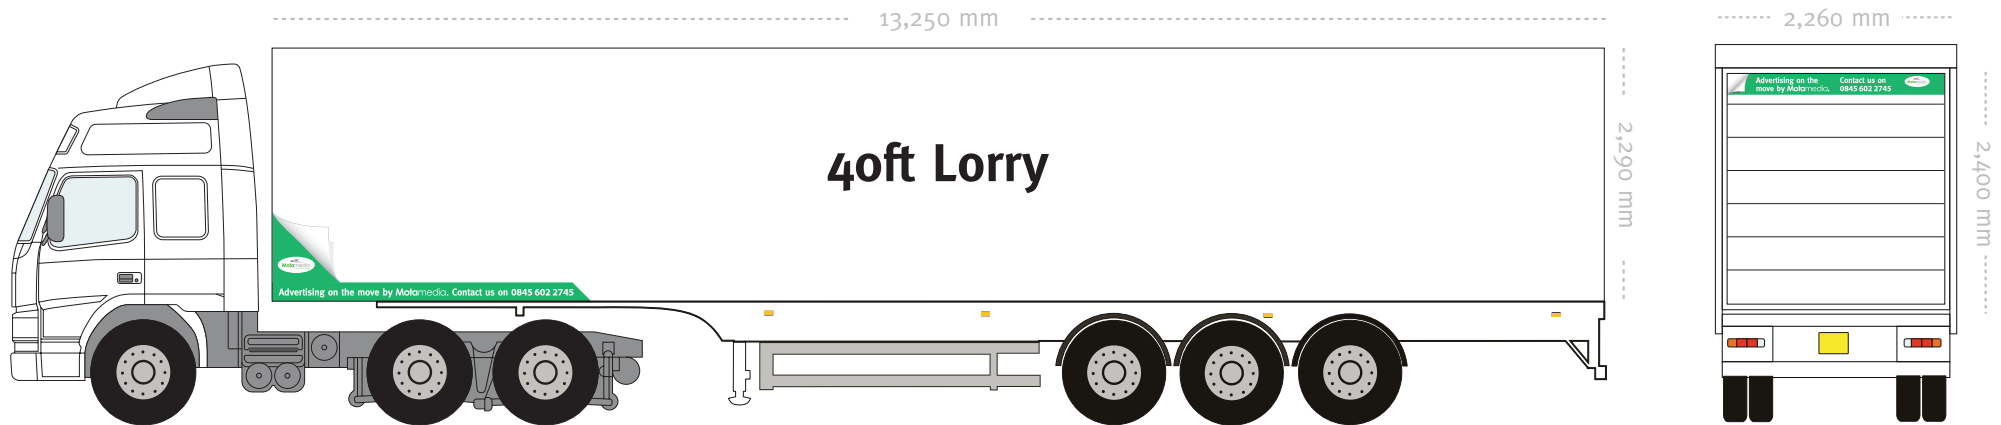

Telephone: 0845 602 2745

E-mail: sales@motamedia.co.uk

Web: www.motamedia.co.uk

The Motamedia Fleet

These measurements should only be used as a guide

Double Decker Lorry Ad Size = Double Jumbo with Double Jumbo Rear

The Motamedia Fleet

These measurements should only be used as a guide

40ft Lorry Ad Size = Jumbo with Jumbo Rear

The Motamedia Fleet

These measurements should only be used as a guide

30ft Lorry Ad Size = Megaside with Mega Rear

The Motamedia Fleet

These measurements should only be used as a guide

Rigid Lorry Ad Size = Super with Super Rear