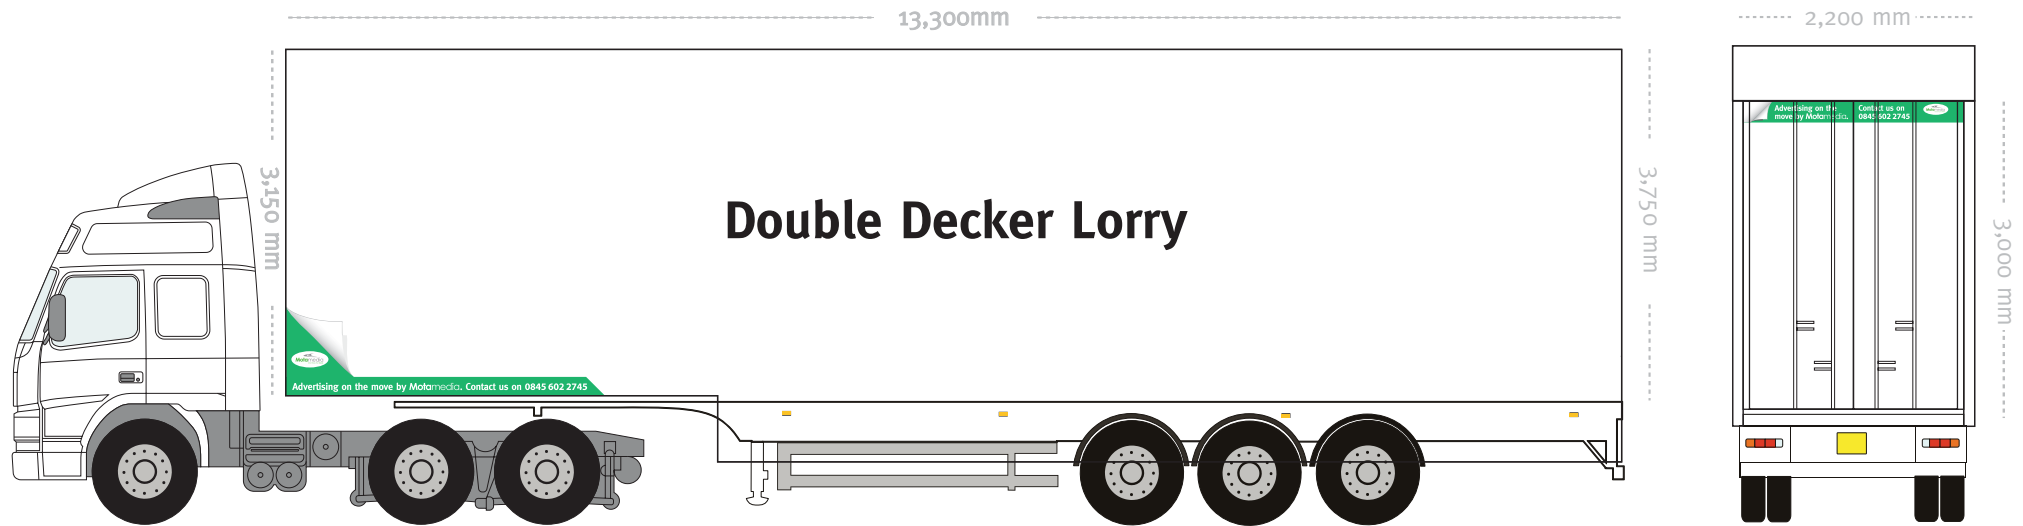

Telephone: 0845 602 2745

E-mail: sales@motamedia.co.uk

Web: www.motamedia.co.uk

The Motamedia Fleet

These measurements should only be used as a guide

Double Decker Lorry Ad Size = Double Jumbo with Double Jumbo Rear

The Motamedia Fleet

These measurements should only be used as a guide

40ft Lorry Ad Size = Jumbo with Jumbo Rear

The Motamedia Fleet

These measurements should only be used as a guide

30ft Lorry Ad Size = Megaside with Mega Rear

The Motamedia Fleet

These measurements should only be used as a guide

Rigid Lorry Ad Size = Super with Super Rear